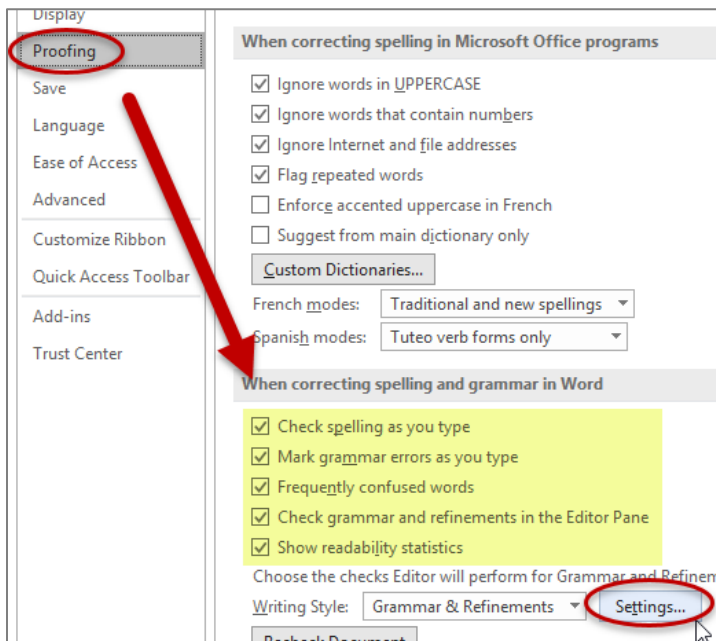

Readability Tools in Microsoft Office

Microsoft Word

Word has added new tools that will help you automatically find and correct language that is ineffective. These tools are off by default, so here is how to activate them.

1. In Word, click **File** in the upper left corner and then select **Options** at the bottom of the left side list.

2. In the left navigation of the Word **Options** box, choose **Proofing**, select all the options under **When correcting spelling and grammar in Word**, then click the **Settings** box next to **Grammar & Refinements**.