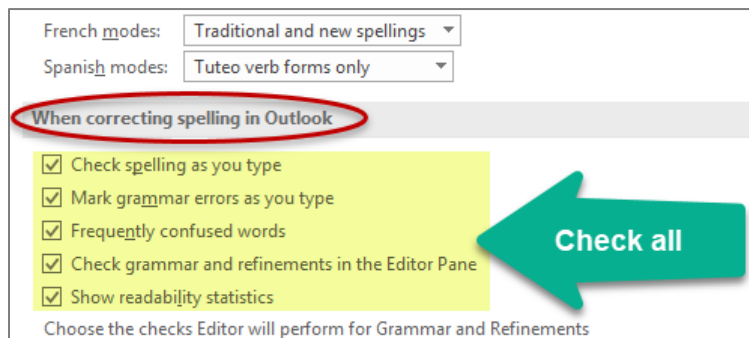

1. Click **OK**.

Other Web Based Tools:

- [Hemingway App](#) – Tests for clear writing, style, complexity, and passive voice (recommended)
- [Grammarly](#) – Grammar checker that you can add to Word, Outlook or Google Chrome
- [Readable](#)
- [Yoast SEO](#) plugin in WordPress
- When using any of the above tools, look for the **Readability grade level** or **Flesch-Kincaid Grade Level**. For the most important information, aim for a grade level of 7-8th grade (or a reading ease score of 60 or higher.) For other content you can write at a 9-12th grade level but avoid writing above a 12th grade level. (Note that readability grade levels do not correspond to actual grade levels, age, or intelligence.)