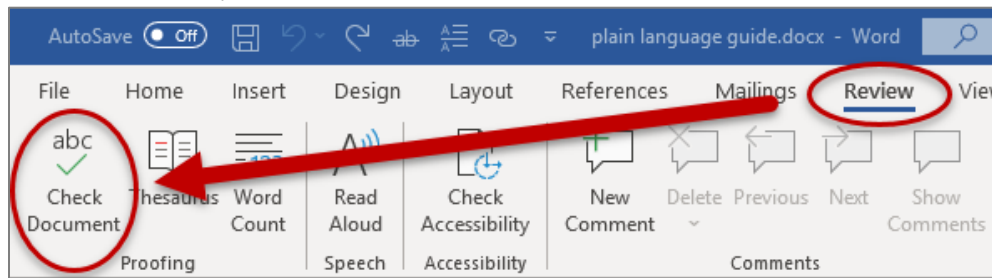

1. To run the check, click the **Review** tab then **Check Document**.