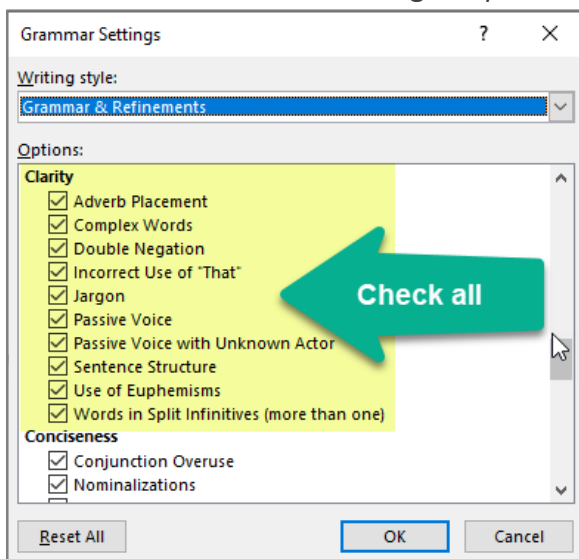

3. In the **Grammar Settings** box, scroll down to the **Clarity** heading and select any options you want Word to check. I recommend selecting *all options* under **Clarity**, **Conciseness**, **Inclusiveness** and **Vocabulary**.