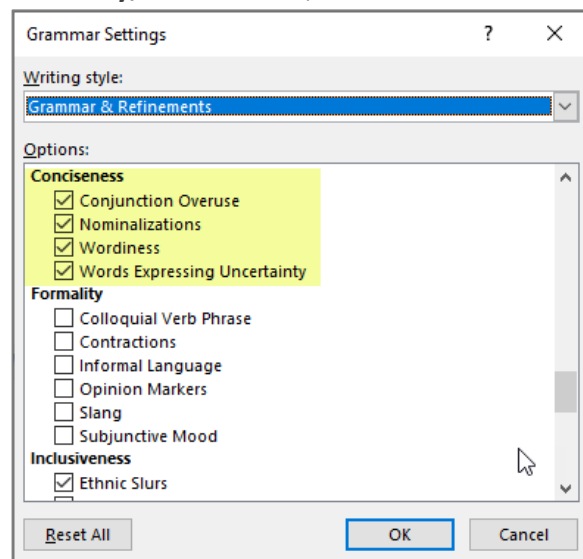

3. In the **Grammar Settings** box, scroll down to the **Clarity** heading and select any options you want Word to check. I recommend selecting *all options* under **Clarity**, **Conciseness**, **Inclusiveness** and **Vocabulary**.